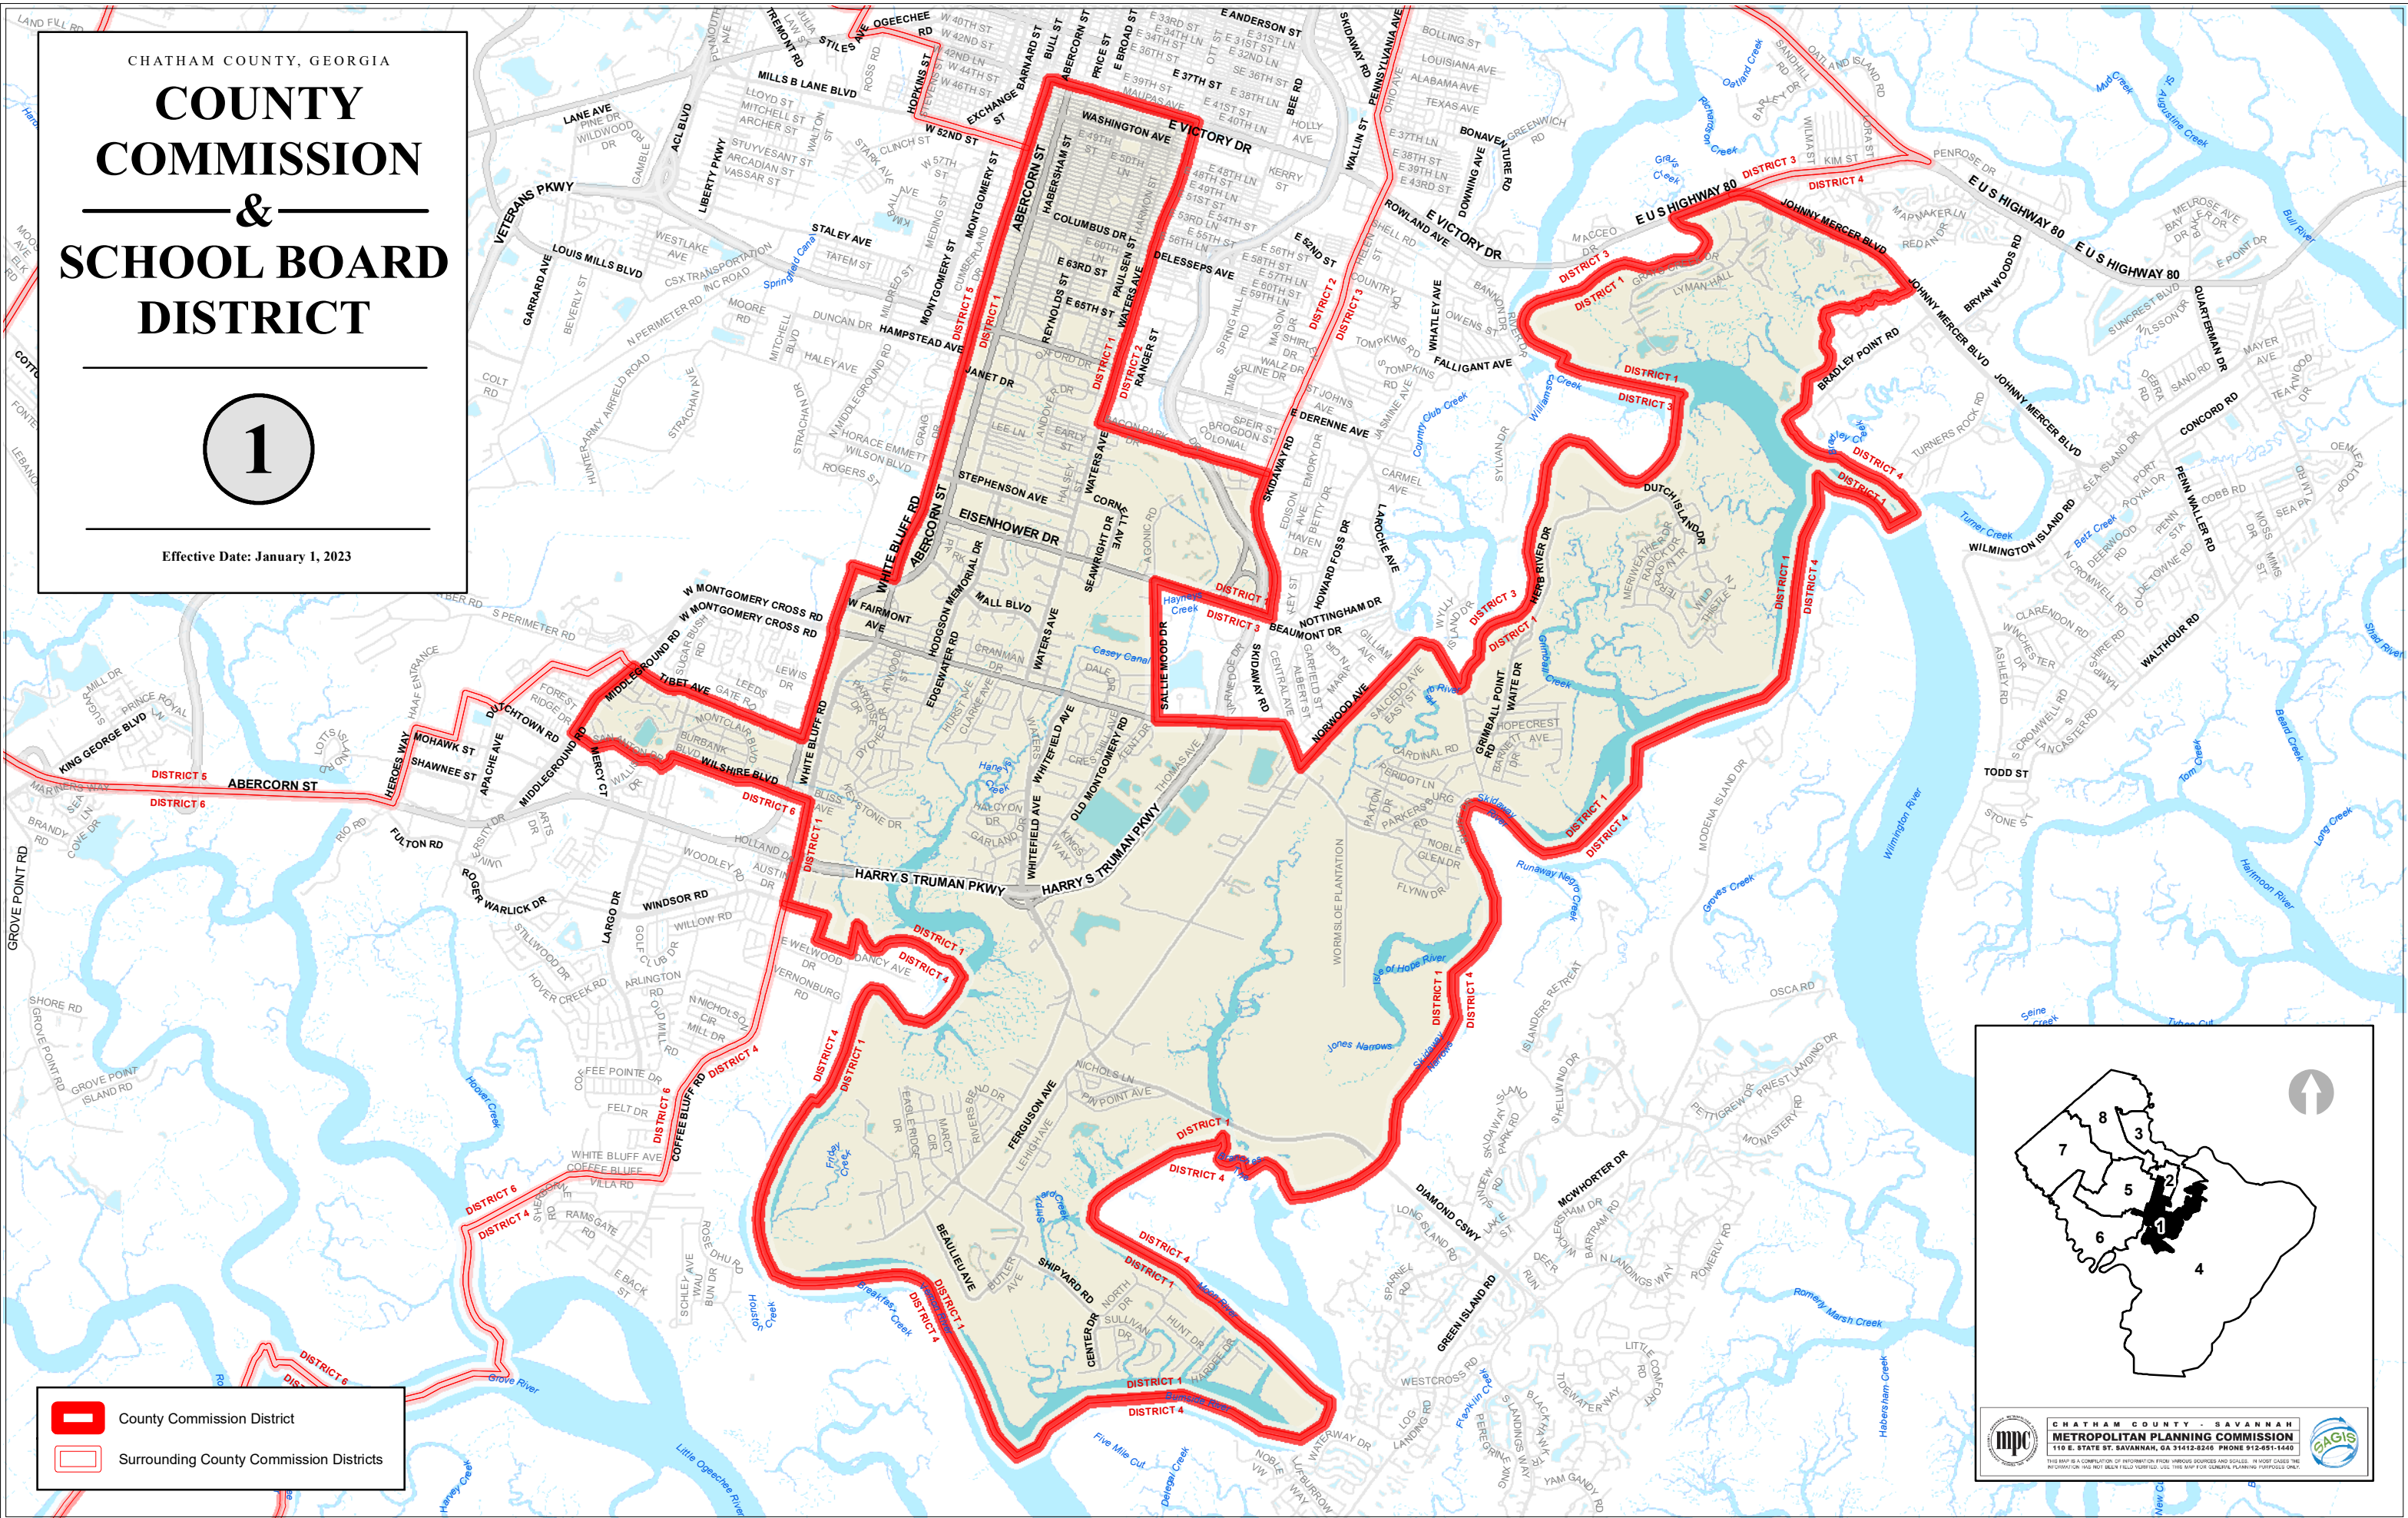

CHATHAM COUNTY, GEORGIA

COUNTY COMMISSION & SCHOOL BOARD DISTRICT

1

Effective Date: January 1, 2023

- County Commission District
- Surrounding County Commission Districts

CHATHAM COUNTY - SAVANNAH
METROPOLITAN PLANNING COMMISSION
 110 E. STATE ST. SAVANNAH, GA 31412-8246 PHONE 912-891-1440

THIS MAP IS A COMPILED OF INFORMATION FROM VARIOUS SOURCES AND SHOULD BE USED AS A GENERAL REFERENCE ONLY. THE METROPOLITAN PLANNING COMMISSION DOES NOT WARRANT THE ACCURACY OF THIS MAP FOR ANY PURPOSES, INCLUDING BUT NOT LIMITED TO, LEGAL PROCEEDINGS.